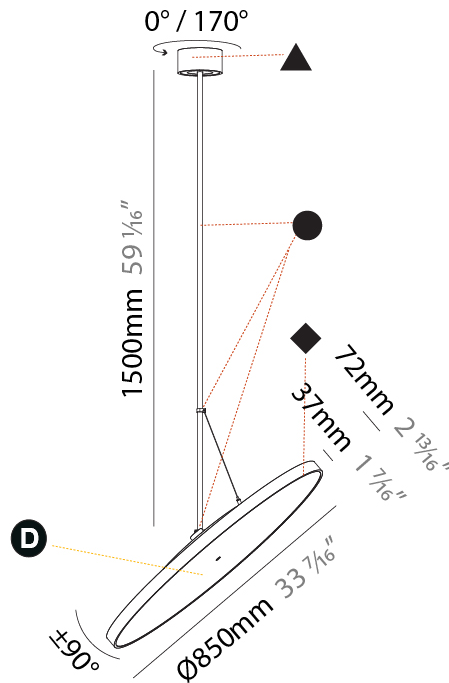

GENERAL

Series: Sign Diva Flex
Subseries: Sign Diva Flex
Partner: Prolicht
Division: Architectural
Installation: Suspension
Product Type: Pendant
Mounting Location: Ceiling
Light Distribution: Adjustable

PHYSICAL

Shape: Round
Diameter (mm): 850
Diameter (in): 33 7/16
Height (mm): 1620
Height (in): 63 3/4
Weight (kg): 2.007
Weight (lbs): 4.42
Diffuser: PMMA - Opal / Micro-Prism / Sparkling Secret / Vintage Industrial
Fixture Finish: SSR / BKV / CWI / CRY / HAB / UFT / ITA / RUA / FTG / MYG / LOD / PUS / FRO / FUP / KIA / POP / BLS / SPG / MEY / GOH / CHC / COM / ABZ / JAG / OBR / MOS / ROR
Fixture Material: PMMA / Extruded Aluminum / Steel

ELECTRICAL

Lamp Type: LED (Zhaga Standard)
Input Wattage (W): 96.8
Total Output Wattage (W): 76.8
Dimming: Tri-Mode (Non-Dimming and Phase Dimming (120Vac only) and 0-10V Dimming)
Driver Included: Yes
Driver Location: Integrated
Driver Type: Constant Current - Universal
Driver Class: Class 2
Input Voltage (V): 120 - 277
Constant Current (MA): 600

LED

Color Temperature (°K): 2700 / 3000 / 3500 / 4000
Max. Delivered Lumen (lm): 9094 / 9806 / 11375 / 11617
Nominal Lumen (lm): 10753 / 11596 / 13461 / 13736
CRI: >90 CRI
Lamp Life (hrs): 50000

OPTICAL

Adjustability: Rotational 170°; Tilt 90°

RATINGS AND CERTIFICATIONS

Certified By: Certified for North American Standards
IP rating: IP20