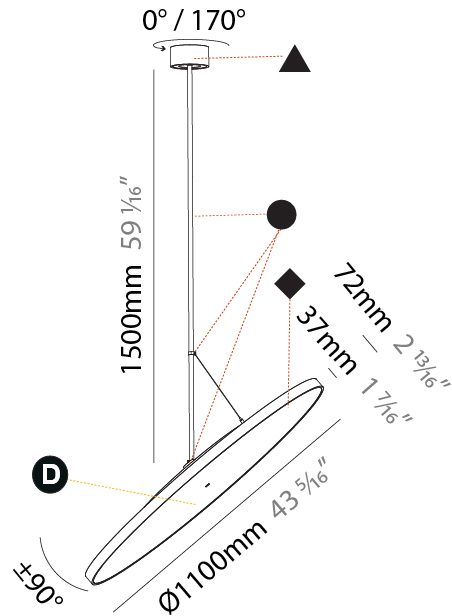

GENERAL

Series: Sign Diva Flex
Subseries: Sign Diva Flex
Partner: Prolicht
Division: Architectural
Installation: Suspension
Product Type: Pendant
Mounting Location: Ceiling
Light Distribution: Adjustable

PHYSICAL

Shape: Round
Diameter (mm): 1100
Diameter (in): 43 5/16
Height (mm): 1620
Height (in): 63 3/4
Weight (kg): 15.3
Weight (lbs): 33.66
Diffuser: PMMA - Opal / Micro-Prism / Sparkling Secret / Vintage Industrial
Fixture Finish: SSR / BKV / CWI / CRY / HAB / UFT / ITA / RUA / FTG / MYG / LOD / PUS / FRO / FUP / KIA / POP / BLS / SPG / MEY / GOH / CHC / COM / ABZ / JAG / OBR / MOS / ROR
Fixture Material: PMMA / Extruded Aluminum / Steel

ELECTRICAL

Lamp Type: LED (Zhaga Standard)
Input Wattage (W): 169.4
Total Output Wattage (W): 135
Dimming: Tri-Mode (Non-Dimming and Phase Dimming (120Vac only) and 0-10V Dimming)
Driver Included: Yes
Driver Location: Integrated
Driver Type: Constant Current - Universal
Driver Class: Class 2
Input Voltage (V): 120 - 277
Constant Current (MA): 600

LED

Color Temperature (°K): 2700 / 3000 / 3500 / 4000
Max. Delivered Lumen (lm): 16002 / 17172 / 19937 / 20344
Nominal Lumen (lm): 18992 / 20305 / 23575 / 24056
CRI: >90 CRI
Lamp Life (hrs): 50000

OPTICAL

Adjustability: Rotational 170°; Tilt 90°

RATINGS AND CERTIFICATIONS

Certified By: Certified for North American Standards
IP rating: IP20