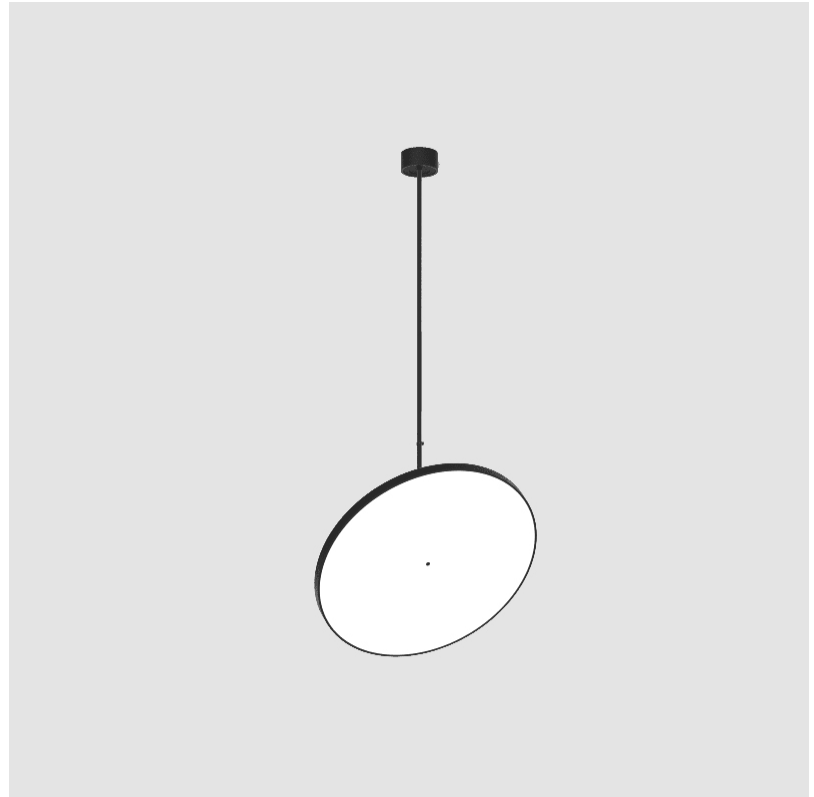

GENERAL

Series: Sign Diva Flex
Subseries: Sign Diva Flex
Partner: Prolicht
Division: Architectural
Installation: Suspension
Product Type: Pendant
Mounting Location: Ceiling
Light Distribution: Adjustable

PHYSICAL

Shape: Round
Diameter (mm): 850
Diameter (in): 33 7/16
Height (mm): 1620
Height (in): 63 3/4
Weight (kg): 2.007
Weight (lbs): 4.42
Diffuser: PMMA - Opal / Micro-Prism / Sparkling Secret / Vintage Industrial
Fixture Finish: SSR / BKV / CWI / CRY / HAB / UFT / ITA / RUA / FTG / MYG / LOD / PUS / FRO / FUP / KIA / POP / BLS / SPG / MEY / GOH / CHC / COM / ABZ / JAG / OBR / MOS / ROR
Fixture Material: PMMA / Extruded Aluminum / Steel

ELECTRICAL

Lamp Type: LED (Zhaga Standard)
Input Wattage (W): 96.8
Total Output Wattage (W): 76.8
Dimming: Tri-Mode (Non-Dimming and Phase Dimming (120Vac only) and 0-10V Dimming)
Driver Included: Yes
Driver Location: Integrated
Driver Type: Constant Current - Universal
Driver Class: Class 2
Input Voltage (V): 120 - 277
Constant Current (MA): 600

LED

Color Temperature (°K): 2700 / 3000 / 3500 / 4000
Max. Delivered Lumen (lm): 9094 / 9806 / 11375 / 11617
Nominal Lumen (lm): 10753 / 11596 / 13461 / 13736
CRI: >90 CRI
Lamp Life (hrs): 50000

OPTICAL

Adjustability: Rotational 170°; Tilt 90°

RATINGS AND CERTIFICATIONS

Certified By: Certified for North American Standards
IP rating: IP20