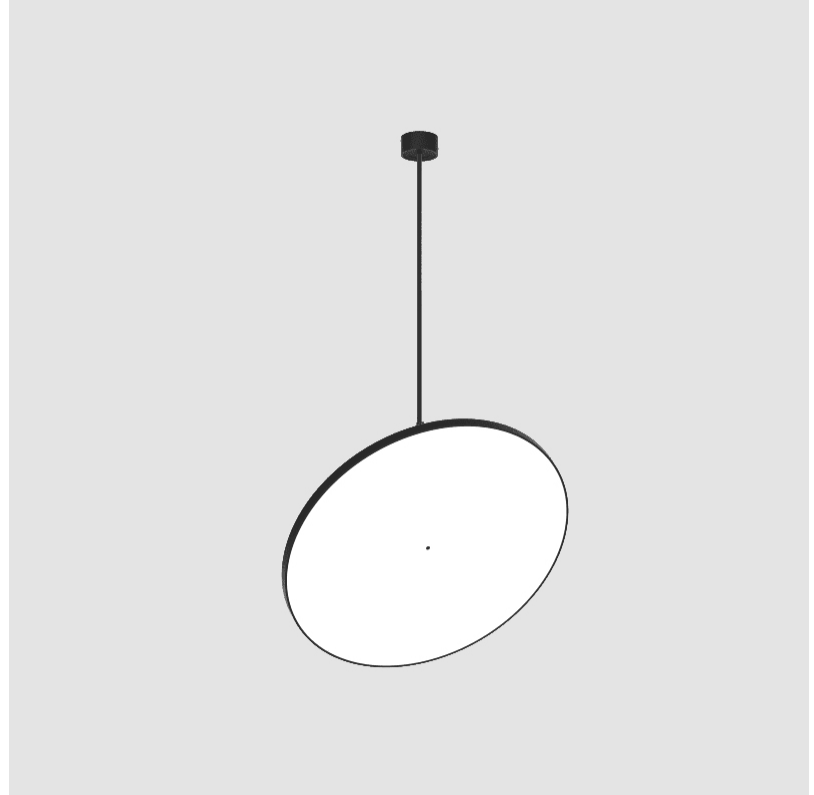

GENERAL

Series: Sign Diva Flex
Subseries: Sign Diva Flex
Partner: Prolicht
Division: Architectural
Installation: Suspension
Product Type: Pendant
Mounting Location: Ceiling
Light Distribution: Adjustable

PHYSICAL

Shape: Round
Diameter (mm): 1100
Diameter (in): 43 5/16
Height (mm): 1620
Height (in): 63 3/4
Weight (kg): 15.3
Weight (lbs): 33.66
Diffuser: PMMA - Opal / Micro-Prism / Sparkling Secret / Vintage Industrial
Fixture Finish: SSR / BKV / CWI / CRY / HAB / UFT / ITA / RUA / FTG / MYG / LOD / PUS / FRO / FUP / KIA / POP / BLS / SPG / MEY / GOH / CHC / COM / ABZ / JAG / OBR / MOS / ROR
Fixture Material: PMMA / Extruded Aluminum / Steel

ELECTRICAL

Lamp Type: LED (Zhaga Standard)
Input Wattage (W): 169.4
Total Output Wattage (W): 135
Dimming: Tri-Mode (Non-Dimming and Phase Dimming (120Vac only) and 0-10V Dimming)
Driver Included: Yes
Driver Location: Integrated
Driver Type: Constant Current - Universal
Driver Class: Class 2
Input Voltage (V): 120 - 277
Constant Current (MA): 600

LED

Color Temperature (°K): 2700 / 3000 / 3500 / 4000
Max. Delivered Lumen (lm): 16002 / 17172 / 19937 / 20344
Nominal Lumen (lm): 18992 / 20305 / 23575 / 24056
CRI: >90 CRI
Lamp Life (hrs): 50000

OPTICAL

Adjustability: Rotational 170°; Tilt 90°

RATINGS AND CERTIFICATIONS

Certified By: Certified for North American Standards
IP rating: IP20